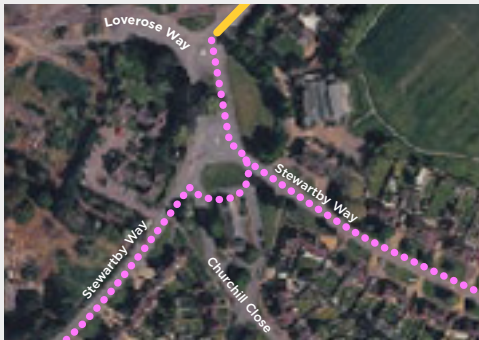

PLANNED BROADMEAD ROAD WORKS

11 May - 17 July 2026

Broadmead Road will be closed between the Woburn Road junction and Hansons Reach Roundabout.

Please note: Broadmead Road will open as normal on Saturday 4 July for a community event.

-  Closure
-  Part Closure
-  Diversion

1 Closure Point

- 2 Dedicated attendant to be positioned at the closure point to escort residents located within the closure to and from their property.